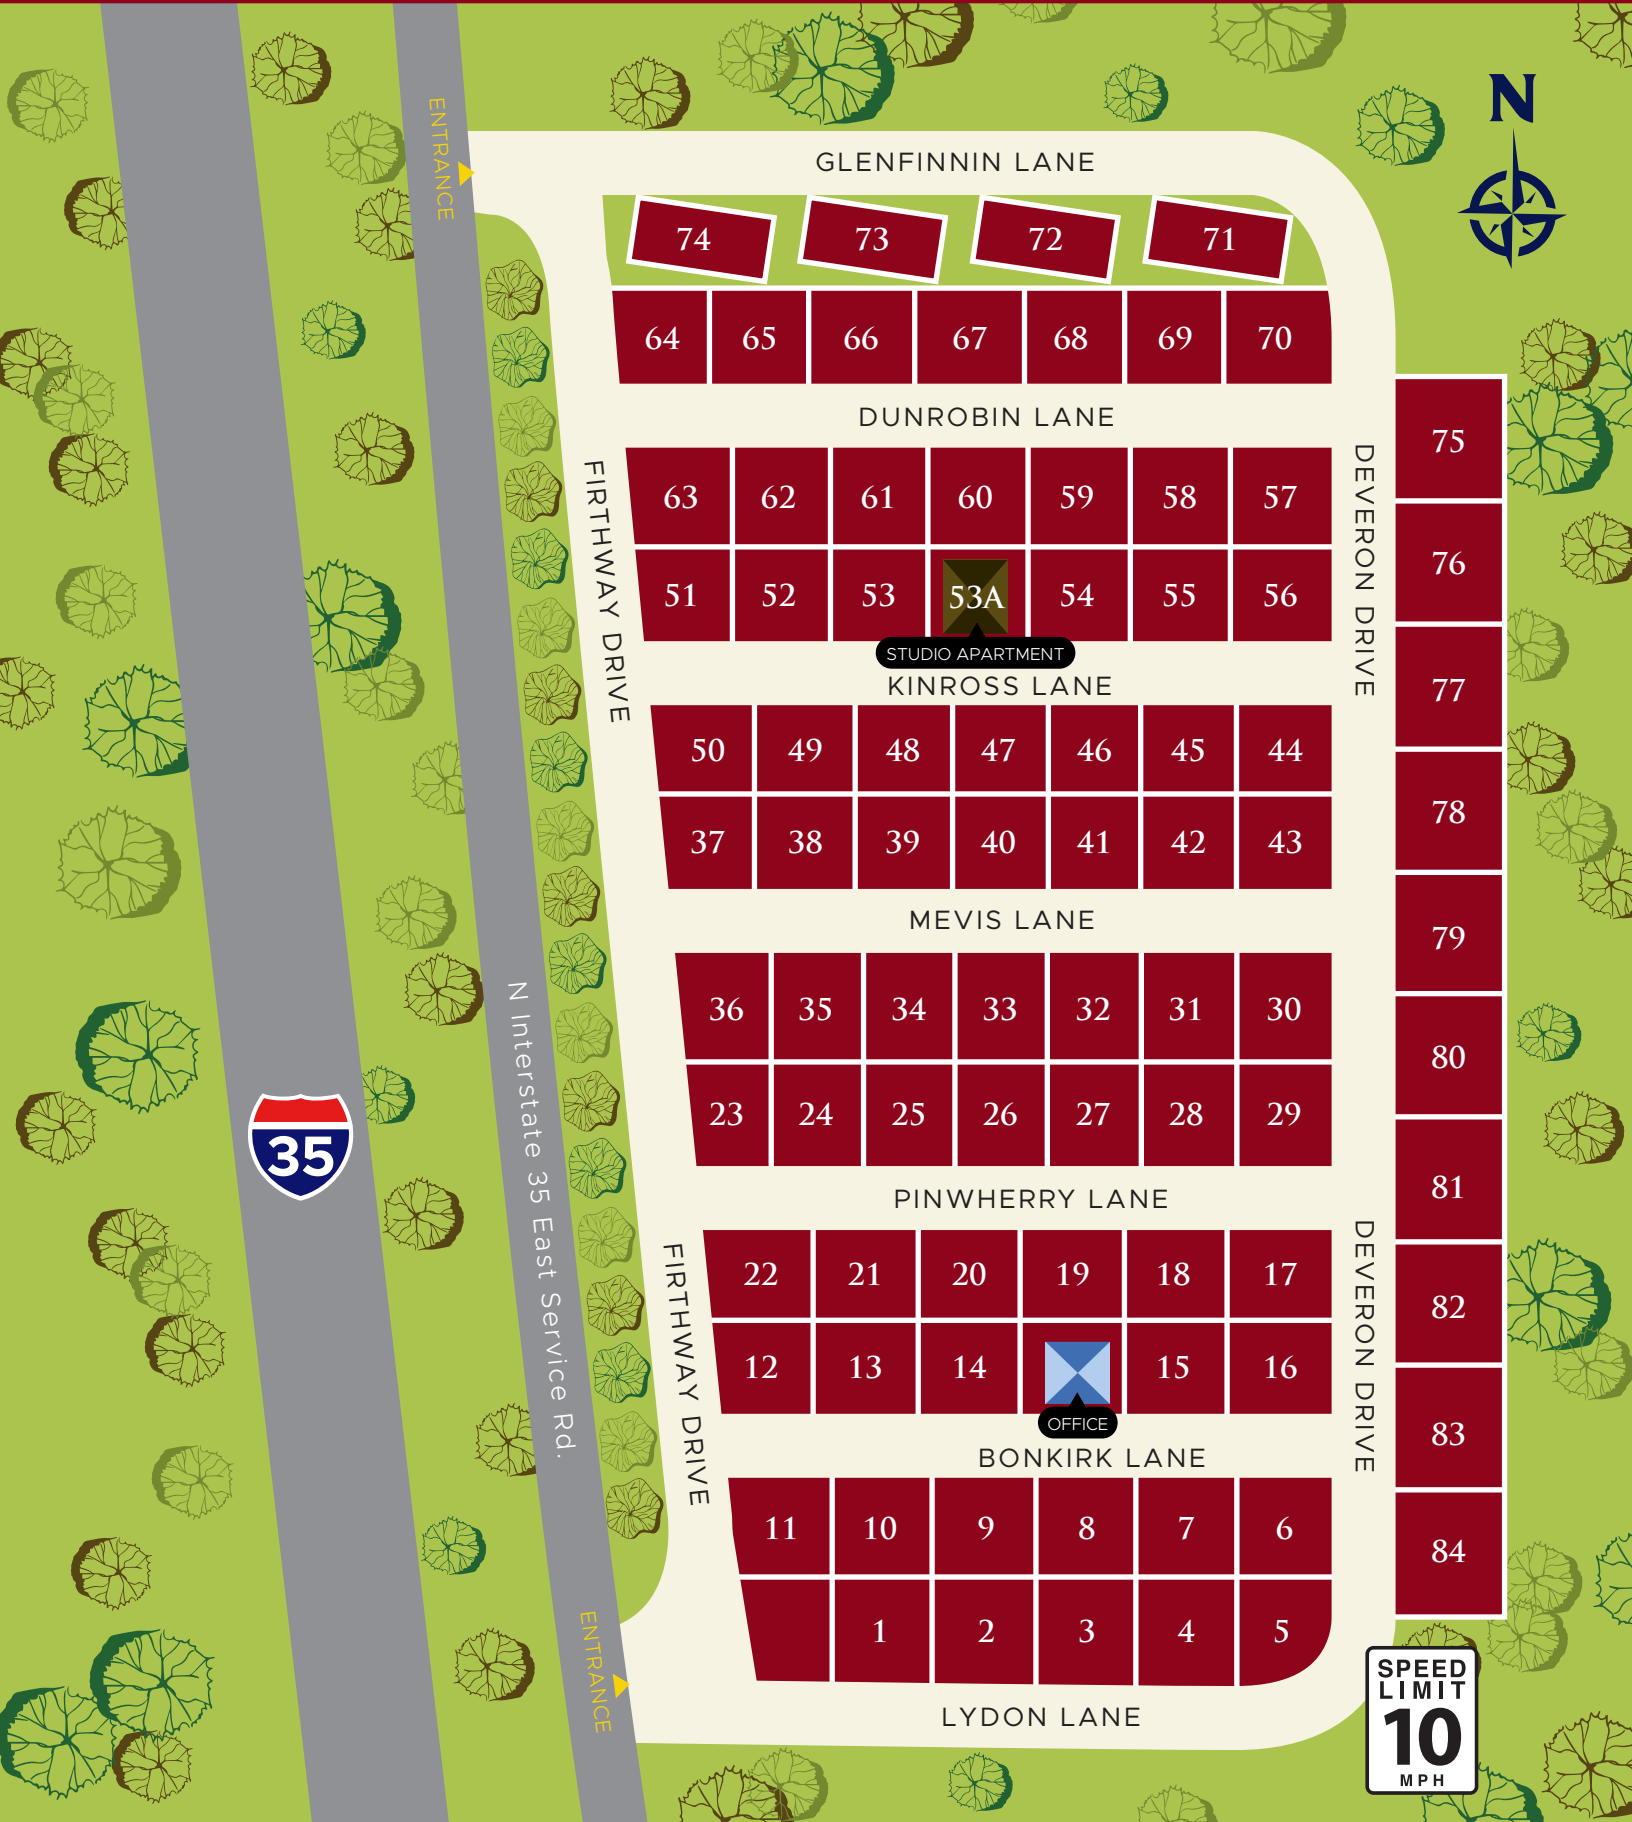

GLENFINNIN LANE

74	73	72	71			
64	65	66	67	68	69	70

DUNROBIN LANE

63	62	61	60	59	58	57
51	52	53	53A	54	55	56

STUDIO APARTMENT

KINROSS LANE

50	49	48	47	46	45	44
37	38	39	40	41	42	43

MEVIS LANE

36	35	34	33	32	31	30
23	24	25	26	27	28	29

PINWHERRY LANE

22	21	20	19	18	17
12	13	14	OFFICE	15	16

BONKIRK LANE

11	10	9	8	7	6
	1	2	3	4	5

LYDON LANE

SPEED LIMIT
10
MPH